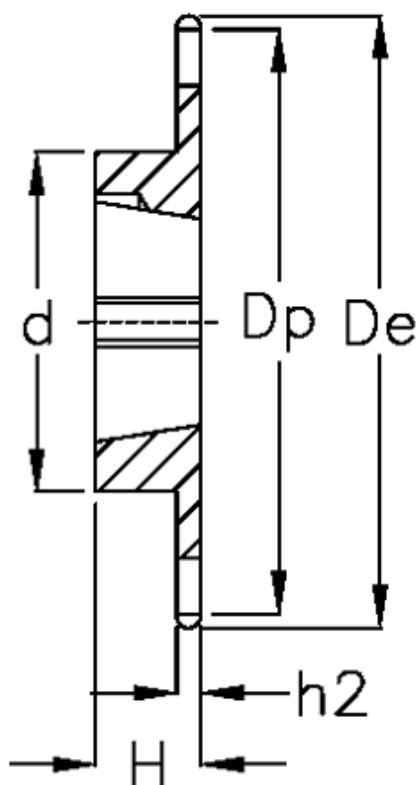

Data Sheet

Article number: 616031007025

Description: Taperbored sprocket 12 B-1 Z=25 simplex
for bushing 2517

Measures

C	= 2	h1	= 11.1
d	= 108	Material	= Stål
De	= 160	Number of teeth	= 25
Dp	= 152		
For bush	= 2517		
For chain size	= 3/4" x 7/16"		
For chain type	= 12 B-1		
H	= 45		